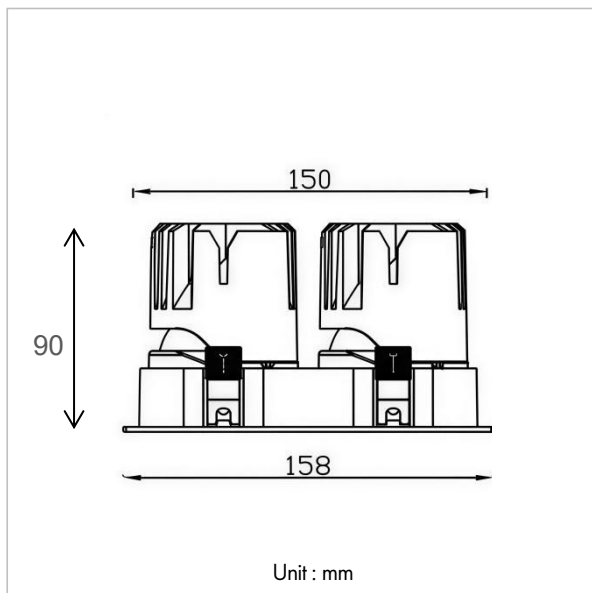

**Product Code**

Family code	22001S
Order code	LV-LDR22001S-WW2x12WIP6527K55D

**Technical data**

Mounting	Recessed
Installation Position	Ceiling
Light Source	LED
Consumption	2x12W
LED Source lumens	2880 Lm
Delivered lumens	1920 Lm
Luminaire luminous efficiency	80 Lm/W
Colour temperature	2700K
Colour rendering index index ty	Ra $\geq$ 90
Beam angle (At 50% of I <sub>max</sub> )	55°
LED power supply unit	AC220V
Warranty	5 Years
Life Span	50 000 Hrs

**Product Image**

**Dimensions**