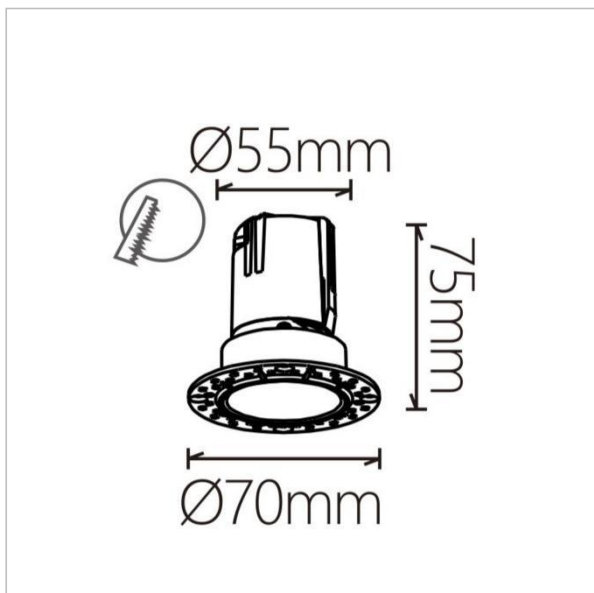

Product Code

Family code	22001
Order code	LV-LDT22001WB7W2027K15D

Technical data

Mounting	Recessed Trimless
Installation Position	Ceiling
Light Source	LED
Consumption	7W
LED Source lumens	840 Lm
Delivered lumens	560 Lm
Luminaire luminous efficiency	80 Lm/W
Colour temperature	2700K
Colour rendering index index ty	Ra≥90
Beam angle (At 50% of I _{max})	15°
LED power supply unit	AC220V
Warranty	5 Years
Life Span	50 000 Hrs

Surface Finishing

Material	Aluminium
Body Colour	White
Reflector Colour	Black

Optical and Visual Confort

Optical Type	Lens
SDCM	≤3
Light Distribution Symmetry	Spot
Optical cover material	PC

Product Image

Dimensions