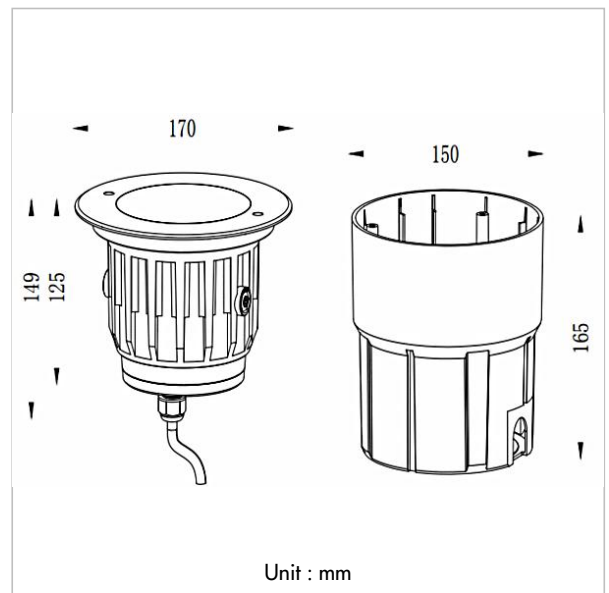

Product Code

Family code	11001F
Order code	LV-LUR11001-SSB18WIP673K10N

Technical data

Mounting	Recessed
Installation Position	Inground
Light Source	LED
Consumption	6x3W
LED Source lumens	1800 Lm
Delivered lumens	1620 Lm
Luminaire luminous efficiency	100 Lm/W
Colour temperature	3000K
Colour rendering index index ty	Ra≥90
Beam angle (At 50% of I _{max})	8° / 15° / 25° / 35° / 45°
LED power supply unit	AC220V
Warranty	5 Years
Life Span	50 000 Hrs

Surface Finishing

Material	Aluminium / Tempered step glass T=4mm
Body Colour	Stainless Steel 316
Reflector Colour	Black

Optical and Visual Confort

Optical Type	Diffuser
SDCM	≤3
Light Distribution Symmetry	Symmetry
Optical cover material	PC

Product Image

Dimensions

LED

LED brand	CREE
LED Model Type.	SMD

Driver

Driver brand	OSRAM
THD	≤ 20.3 %
Driver output	/
Driver efficiency	≥ 92
Power Factor	> 0.96
Dimming	On/Off - Dali Customized

Safety and Compliance