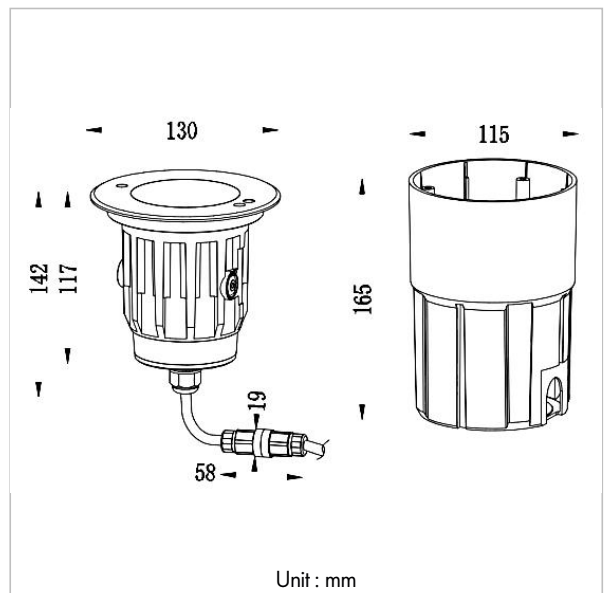

Product Code

Family code	11001
Order code	LV-LUR11001-SSB9WIP673K10N

Technical data

Mounting	Recessed
Installation Position	Inground
Light Source	LED
Consumption	3x3W
LED Source lumens	900 Lm
Delivered lumens	810 Lm
Luminaire luminous efficiency	100 Lm/W
Colour temperature	3000K
Colour rendering index index ty	Ra≥90
Beam angle (At 50% of I _{max})	8° / 15° / 25° / 35° / 45° / Adjustable
LED power supply unit	AC220V
Warranty	5 Years
Life Span	50 000 Hrs

Surface Finishing

Material	Aluminium / Tempered step glass T=4mm
Body Colour	Stainless Steel 316
Reflector Colour	Black

Optical and Visual Confort

Optical Type	Diffuser
SDCM	≤3
Light Distribution Symmetry	Symmetry
Optical cover material	PC

Product Image

Dimensions

LED

LED brand	CREE
LED Model Type.	SMD

Driver

Driver brand	OSRAM
THD	≤ 20.1 %
Driver output	/
Driver efficiency	≥ 93.4
Power Factor	> 0.95
Dimming	On/Off - Dali Customized

Safety and Compliance