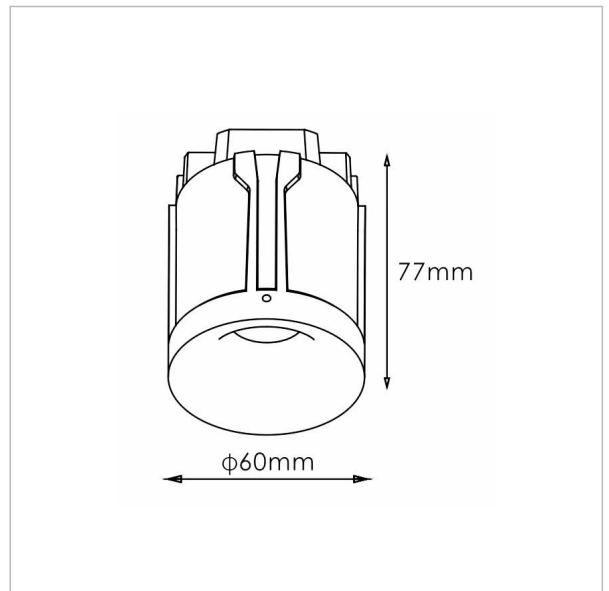

Product Code

Family code	6008
Order code	LV-LSU6008-BW10.5WIP5427K24D

Technical data

Mounting	Recessed Trimless
Installation Position	Ceiling
Light Source	LED
Consumption	10.5W
LED Source lumens	1260 Lm
Delivered lumens	1110 Lm
Luminaire luminous efficiency	106 Lm/W
Colour temperature	2700K
Colour rendering index index ty	Ra \geq 90
Beam angle (At 50% of I _{max})	24°
LED power supply unit	AC220V
Warranty	5 Years
Life Span	50 000 Hrs

Surface Finishing

Material	Aluminium
Body Colour	Black
Reflector Colour	White

Optical and Visual Confort

Optical Type	Lens
SDCM	\leq 3
Light Distribution Symmetry	Spot
Optical cover material	PC

Product Image

Dimensions

LED

LED brand	OSRAM
LED Model Type.	COB

Driver

Driver brand	OSRAM
THD	≤ 20%
Driver output	/
Driver efficiency	≥ 92
Power Factor	> 0.95
Dimming	Dali

Safety and Compliance

Protection class IP	IP54
Impact Protection	IK02
Installation Environment	Indoor
Safety	CLASS I
Ambient temperature	-40 +45° C